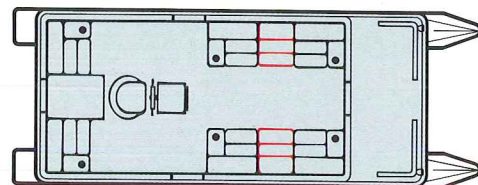

28' SUPREME DELUXE II/O

Available with 8-piece furniture set standard.

Options in Red