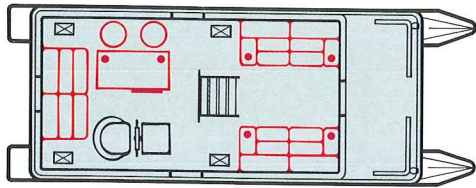

Options in Red