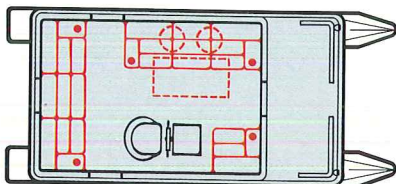

### 28' SUPREME DELUXE II/O

Available with 8-piece furniture set standard.

Options in Red

Options in Red