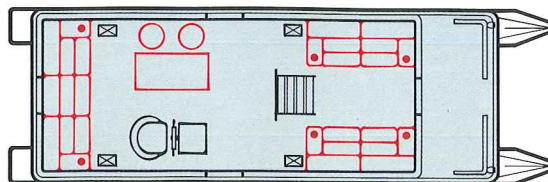

Options

7-piece furniture set • Bar w/stools & ice box • Furniture covers • Camper enclosure • Boarding ladder • Salt water package • 22" tubes & 90 H.P. rating • Adjustable transom – max. 35 H.P. (no extra cost)

Options in Red