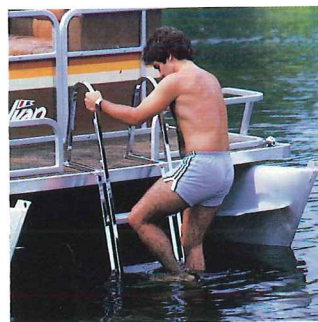

## Sylvan Pontoon Accessories

I/O Console

Mooring Cover

Aluminum Cover Top

Seat Covers

Standard Console

Sylvan Boarding Ladder

Bar with Ice Box and Stools

Luxurious Lounge-a-round furniture

Whether you're interested in picnicking, swimming, diving, fishing or just a pleasurable cruise around the lake, you've just found the right boat for your needs.

Simply turn the page and choose from our top-of-the-line fully loaded Special Edition or any one of our Supremes or Advantages and feel confident that you're investing in a boat designed and built to provide you with years of fun.