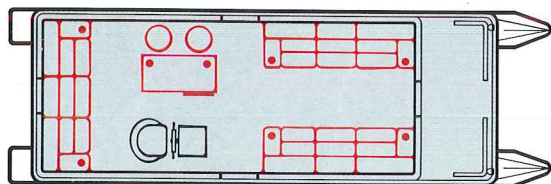

Options in Red