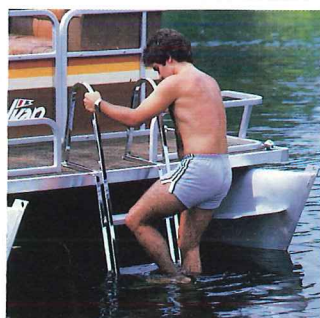

## Sylvan Pontoon Accessories

I/O Console

Mooring Cover

Aluminum Cover Top

Seat Covers

Standard Console

Sylvan Boarding Ladder

Bar with Ice Box and Stools

**2.** Heavy gauge aluminum pontoons are etched for lasting beauty. Bulkhead at every weld seam.  $\frac{3}{4}$ " aluminum keel bar runs full length of each pontoon. Heavy cross support channels every two feet.

**5.** Swim deck railing provides extra safety factor and allows entry or exit from higher side. Made of anodized aluminum. (Supreme line only.)

**6.** Deck railings of  $1\frac{1}{4}$ " square aluminum are raised  $\frac{1}{4}$ " off deck for drainage. Fully anodized; no oxide rub-off. Advantage 1" etched acid.