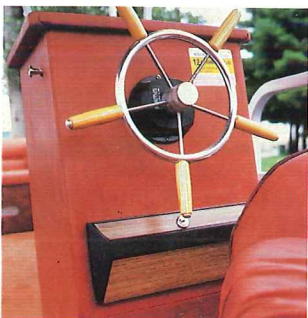

# 1984 PONTOONS

Nothing Says  
Fun Better  
Than   
Sylvan

24' Fishing Advantage

## Sylvan Pontoon Accessories

I/O Console

Mooring Cover

Aluminum Cover Top

Seat Covers

Standard Console

Sylvan Boarding Ladder

Bar with Ice Box and Stools

**2.** Heavy gauge aluminum pontoons are etched for lasting beauty. Bulkhead at every weld seam.  $\frac{3}{4}$ " aluminum keel bar runs full length of each pontoon. Heavy cross support channels every two feet.