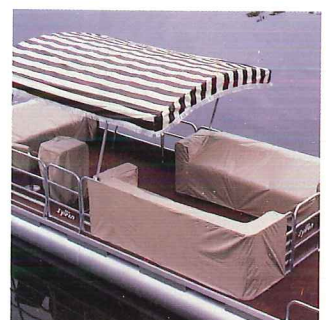

# 1984 PONTOONS

Nothing Says  
Fun Better  
Than   
Sylvan

24' Fishing Advantage

## Sylvan Pontoon Accessories

I/O Console

Mooring Cover

Aluminum Cover Top

Seat Covers

Standard Console

Sylvan Boarding Ladder

Bar with Ice Box and Stools

**2.** Heavy gauge aluminum pontoons are etched for lasting beauty. Bulkhead at every weld seam.  $\frac{3}{4}$ " aluminum keel bar runs full length of each pontoon. Heavy cross support channels every two feet.