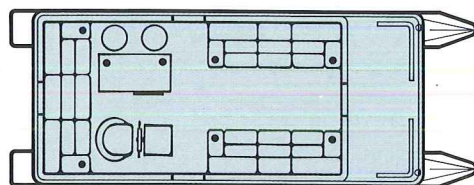

Options in Red