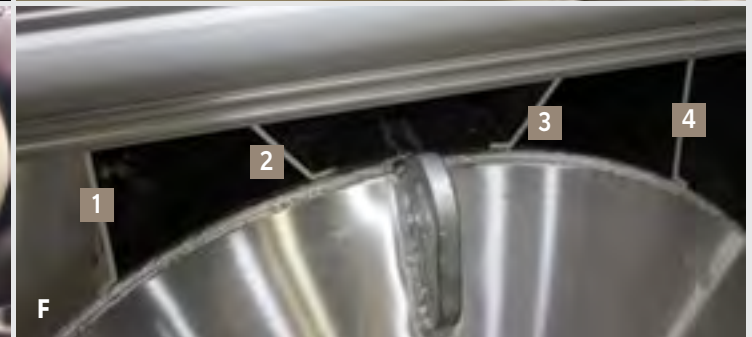

A CONSTRUCTED FOR ENDURANCE

3/4", 7-ply pressure treated plywood is through-bolted and screwed to the hat channels to create the strongest seams in the industry.

B HAT-CHANNEL CONSTRUCTION

How does Sylvan build the widest base in the industry without adding extra weight? We use strength points of "heavy" .250"-gauge (shown) and .125"-gauge (standard), 6"-wide aluminum hat channels and secure them by spreading 8 bolts across 6" deck risers. We combine that with a .190"-gauge aluminum transom, through-bolted with up to 20 bolts, and footed deck risers that eliminate tube fatigue. We're so confident that our construction is the best that we back it with a Limited Lifetime Warranty.