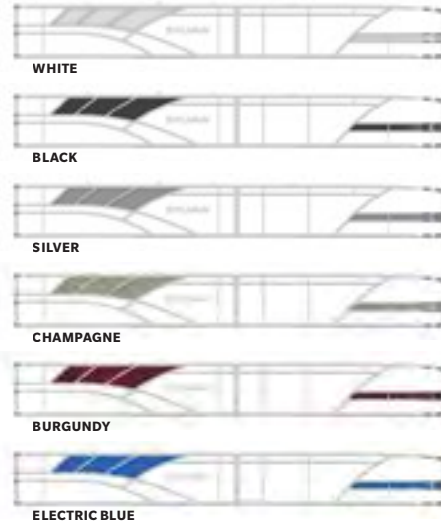

available accent colors