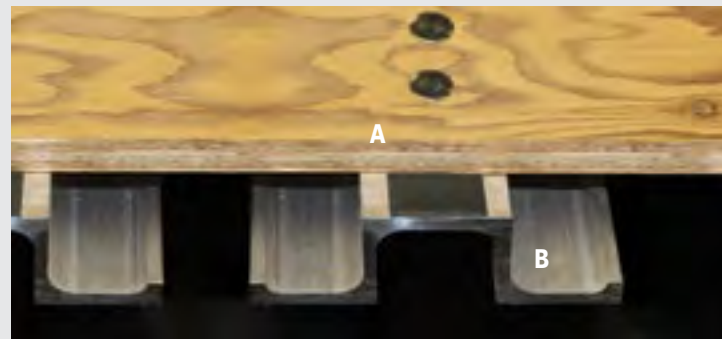

A CONSTRUCTED FOR ENDURANCE

3/4", 7-ply pressure treated plywood is through-bolted and screwed to the hat channels to create the strongest seams in the industry.

B HAT-CHANNEL CONSTRUCTION

How does Sylvan build the widest base in the industry without adding extra weight? We use strength points of "heavy" .250"-gauge (shown) and .125"-gauge (standard), 6"-wide aluminum hat channels and secure them by spreading 8 bolts across 6" deck risers. We combine that with a .190"-gauge aluminum transom, through-bolted with up to 20 bolts, and footed deck risers that eliminate tube fatigue. We're so confident that our construction is the best that we back it with a Limited Lifetime Warranty.