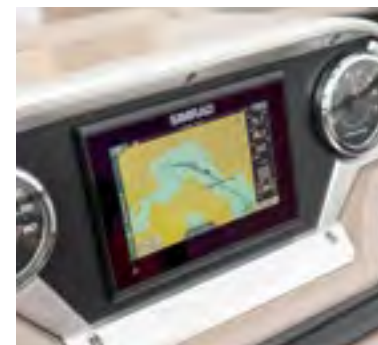

SIMRAD NSS EVO3 MULTIFUNCTION DISPLAY
Many Sylvan pontoon models are available with a touchscreen display control system, putting a wide range of features at your fingertips.

HUMMINBIRD® GPS/FISH FINDER
Add an optional Humminbird GPS/fish finder to the console to give you the advantage of a state-of-the-art sonar unit.