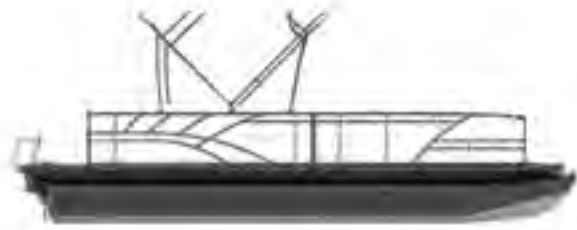

All L Series boats come standard with aluminum rails, deck trim, bimini frame and tubes.

PANEL COLORS WITH ALUMINUM RAIL

standard

available accent colors

UPHOLSTERY COLORS

FLOORING CHOICES

BIMINI COLORS

OPTIONAL BLACK ANODIZED RAILS, DECK TRIM AND BIMINI FRAME WITH OPTIONAL BLACK URETHANE PAINTED TUBES