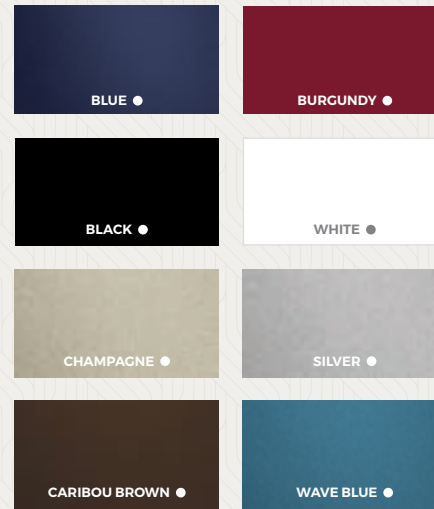

**M Series**

CARPET FLOORING  
(STANDARD)

STERN VINYL FLOORING  
(STANDARD)

VINYL UPHOLSTERY  
(STANDARD)

PANEL COLORS ●  
STRIPE COLORS ◆

BIMINI TOP  
COLORS

**S Series *Tan***

**S Series *Gray***

MIRAGE LE

MIRAGE LES

MIRAGE

OPTIONAL FLOORING

OPTIONAL MARINE VINYL

OPTIONAL WOVEN VINYL

OPTIONAL SYNTHETIC TEAK S-TEAK