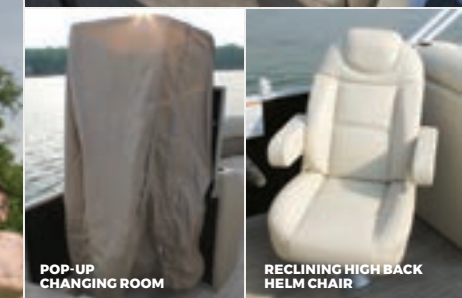

FURNITURE WITH ROTOCAST BASES