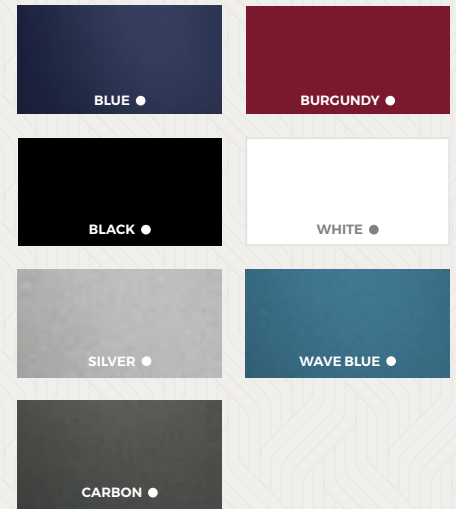

### ACCENT STRIPE (OPTIONAL)

- |       |        |               |       |
|-------|--------|---------------|-------|
| Red   | White  | Champagne     | Brown |
| Black | Silver | Electric Blue |       |

**M Series**

CARPET FLOORING  
(STANDARD)

STERN VINYL FLOORING  
(STANDARD)

VINYL UPHOLSTERY  
(STANDARD)

PANEL COLORS ●  
STRIPE COLORS ◆

BIMINI TOP  
COLORS

**S Series *Tan***

**S Series *Gray***

MIRAGE LE

MIRAGE LES

MIRAGE

OPTIONAL FLOORING

OPTIONAL MARINE VINYL

OPTIONAL WOVEN VINYL

OPTIONAL SYNTHETIC TEAK S-TEAK