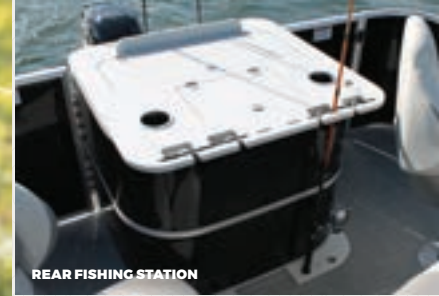

MIRAGE FISH

Our Mirage fishing models take the comfort and amenities of our Cruise pontoons and add useful fishing features, such as a spacious livewell, rod holders, an extended helm, Sea Weave aft flooring, docking lights, a Bimini top and lockable rod storage. Step up to an LE (tan interior) or LES (gray interior) fishing model and enjoy the added comfort of amenities like mood lighting and a Kicker® KMC10 stereo with Bluetooth®, or choose from a wide range of available upgrades like a deluxe fishing center, a cooler table, an in-dash fishfinder and a range of performance packages.

STANDARDS

Exterior Graphics
Kicker® KMC10 Stereo with Bluetooth® and 6" Speakers
High Back Helm Chair
Gauge Package - Speed, Tach, Trim and Volt
Mood Lighting

Extreme Tilt Steering
Gussi Italia® Verona Steering Wheel
Lockable Rod Storage
Extended Rear Deck
Wide Handle 4-Step Stainless Steel Ladder
Docking Lights

Sea Weave Aft Flooring
8'6" Bimini Top (Cruise N Fish)
Deck Cleats
Windscreen
10' Bimini Top (Party Fish)

OPTIONS *Ask your dealer about these popular options for the Mirage Fish series.*

PERFORMANCE PACKAGES

See page 36 for Details

- > Big Water Edition
- > Coastal Edition
- > PTS Performance Package
- > RPT Performance Package
- > SPX PR25/20 Performance Package

STEERING

- > SeaStar™ Hydraulic
- > Power Assist

TUBES

- > Performance Shield
- > Performance Strakes
- > Sila-Shield Protective Coat

FLOORING

- > Vinyl
- > Snap-In Carpet
- > Sea Weave
- > Teak Weave
- > Synthetic Teak

ELECTRICAL