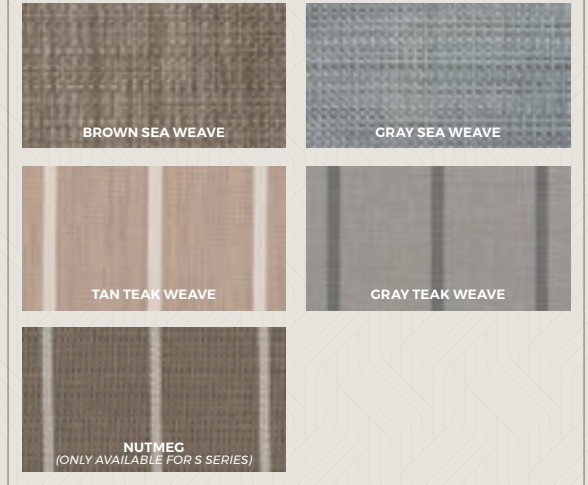

**M Series**

CARPET FLOORING  
(STANDARD)

STERN VINYL FLOORING  
(STANDARD)

VINYL UPHOLSTERY  
(STANDARD)

PANEL COLORS ●  
STRIPE COLORS ◆

BIMINI TOP  
COLORS

**S Series *Tan***

**S Series *Gray***

MIRAGE LE

MIRAGE LES

MIRAGE

OPTIONAL FLOORING

OPTIONAL MARINE VINYL

OPTIONAL WOVEN VINYL

OPTIONAL SYNTHETIC TEAK S-TEAK