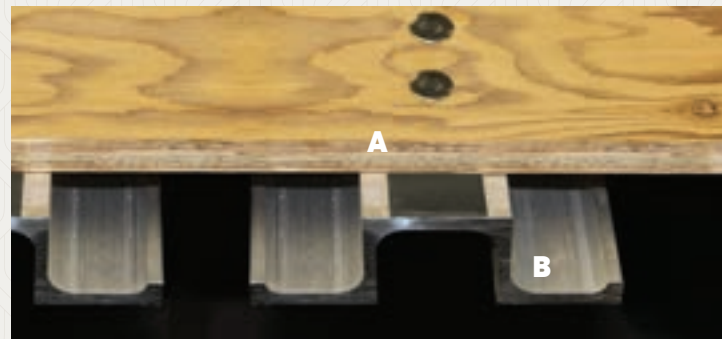

THE STRONGEST FOUNDATION ON THE WATER

Sylvan pontoons offer incredible performance today, and durability that will last for years to come. It all starts with a solid foundation built on stronger designs, better materials and the benefit of over 70 years of experience crafting the best pontoon boats on the water. Rest easy knowing that when you buy a Sylvan, you're buying the best.