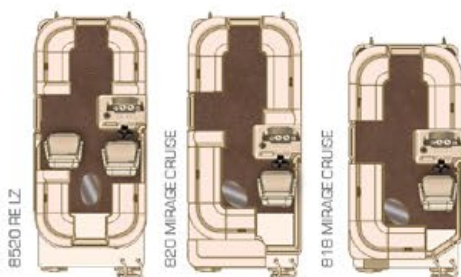

MIRAGE CRUISE OPTIONS —

ASK YOUR DEALER ABOUT THESE POPULAR OPTIONS FOR THE MIRAGE CRUISE SERIES:

1. RPT Tubes
   - Extra Table Kit
   - 30" Gate Seat
   - Mica Tan Canvas Color
   - Playpen Cover
   - Double Top
   - 10' Bimini Top
   - Full Camper
   - Half Camper
   - Performance Strakes
   - Babbito Underdeck Lighting
   - PTS Center Tube
   - Third Tube
   - Xtreme Steering
   - SeaStar® Hydraulic Steering
   - Depth Gauge
   - Trim Gauge
   - Ski Tow
   - Porta Potti
   - Performance Shield
   - Gauge Cluster Package: Voltmeter, Speedometer
   - Chrome Spoked Steering Wheel
   - RPT PR25 Performance Package
   - PR25 Center Tube
2. **FLOORING OPTIONS**
3. Vinyl Floor
   - Snap-in Carpet
   - Vinyl Teak Boarding Area
   - 28 oz Carpet Upgrade
   - Sea Weave (Full)
   - Teak Weave (Aft)
   - Teak Weave (Full)
   - V-Teak (Aft)
   - V-Teak (Full)
   - Synthetic Teak (Aft)
   - Synthetic Teak (Full)

MIRAGE CRUISE FEATURES

- **A. Console** | Take control with this full fiberglass console featuring chrome-accented speedometer, trim and volt gauges and a premium audio system with MP3 port. There's also a full windscreen and cooler storage.
- **B. Furniture** | Roto Cast bases and durable vinyl are designed for long-lasting comfort.
- **C. Speaker/Cup Holders** | The recessed design conveniently houses speakers and cup holders.
- **D. Helm Chair** | Designed to provide comfort and control, with swivel, slide and armrests.
- **E. Under Console Storage** | This additional storage space is an ideal place to keep your cooler.
- **F. Standard Sea Weave Rear Boarding Area** | Our heavy-duty hinge lifts up and out to create a safer gate that requires just one hand for easy loading and unloading.
- **G. Dry Storage** | Keep your items safely stored and dry from the elements in the storage conveniently located right under your seat.
- **H. Changing Room** | Save space and still offer privacy thanks to the pop-up changing room with storage net and room for an optional Porta Potti.

STANDARD HULL

TWO .080 ROUND TUBES
Great for all-around boating

PERFORMANCE: FUEL ECONOMY:
HANDLING: LIFT: