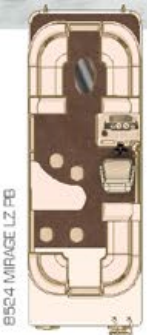

LE PACKAGE

Take your Mirage Cruise to the next level with the smart and stylish LE Package that includes upgraded furniture, high-back helm chair with armrests, mood lighting, an enhanced console with tilt steering, a chrome spoked steering wheel, stainless steel four step ladder and a gauge package with speedometer, tach, trim and volt gauges.

Ask your dealer for more information on how to get even more from Mirage Cruise with our package upgrade.