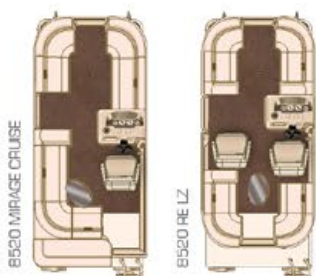

MIRAGE CRUISE LES OPTIONS –

ASK YOUR DEALER ABOUT THESE POPULAR OPTIONS FOR THE MIRAGE CRUISE LES SERIES:

- RPT Tubes
- Extra Table Kit
- 30" Gate Seat
- Mica Tan Canvas Color
- Playpen Cover
- Double Top
- 10' Bimini Top
- Full Camper
- Half Camper
- Performance Strakes
- Performance Shield
- PTS Center Tube
- Third Tube
- Xtreme Steering
- SeaStar® Hydraulic Steering
- GPS/Fish Finder
- Depth Gauge
- Trim Gauge
- Babbito Underdeck Lighting
- Underwater Lighting
- Ski Tow
- Porta Potti
- RPT PR25 Performance Package
- PR25 Center Tube

FLOORING OPTIONS

- Vinyl Floor
- Snap-in Carpet
- Vinyl Teak Boarding Area
- 28 oz Carpet Upgrade
- Sea Weave (Full)
- Teak Weave (Aft)
- Teak Weave (Full)
- V-Teak (Aft)
- V-Teak (Full)
- Synthetic Teak (Aft)
- Synthetic Teak (Full)

MIRAGE CRUISE LES FEATURES

- **A. Console** | Take control with this full fiberglass console featuring tilt wheel, chrome-accented speedometer, trim and volt gauges and a premium audio system with Bluetooth and MP3 port. There's also a full windscreen and cooler storage.
- **B. EZ Gate Lift** | Our heavy-duty hinge lifts up and out to create a safer gate that requires just one hand for easy loading and unloading.
- **C. Starboard Bow Lounger** | Stretch out in total comfort with the spacious and versatile rear lounger featuring cup holders.
- **D. Mood Lighting** | Make night cruises more special than ever with cool blue LED lighting.
- **E. Table** | The moveable table features recessed cup holders and is a great feature for entertaining and meals on the go.
- **F. Rear Lounger** | Stretch out in total comfort with the spacious and versatile rear lounger featuring cup holders.
- **G. Exterior Graphic** | Cruise in style with the stylish Sylvan graphic on your LES model.
- **H. Port Bow Lounger** | Luxurious and durable gray furniture, with recessed speakers and soft lounges.
- **I. 8' 6" Bimini Top** | Made of sturdy Vista canvas spanning 8' 6", the top also features 1 1/4" square tubing, quick release and drop-down tow mode for convenience, and solution-dyed polyester that's ultra wear-resistant and color-fast to ensure color that lasts without bleeding. Need more coverage from the sun? Ask your dealer about a 10' bimini top upgrade.
- **J. Helm Chair** | Relax in a plush, comfortable chair with high back and moveable armrests.