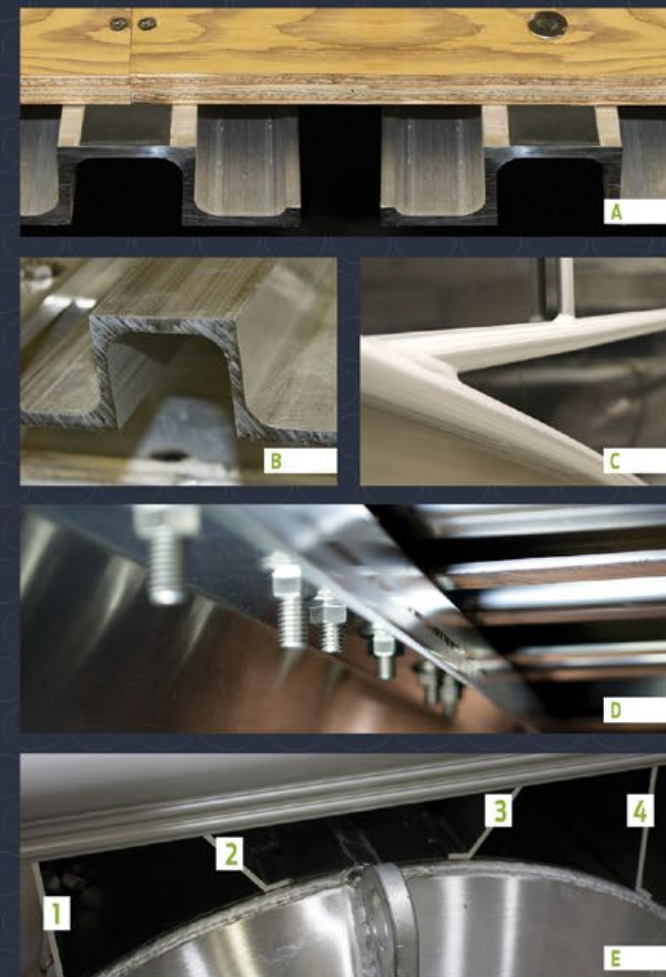

*See pages 30-31 for all of your color and flooring options.

A. Constructed for Endurance | 3/4", 7-ply pressure treated plywood through-bolted and screwed to the hat channels to create the strongest seams in the industry.