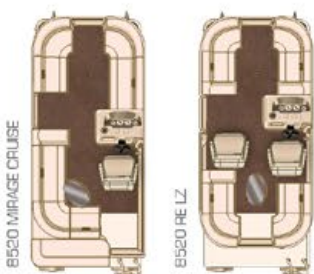

MIRAGE CRUISE LER OPTIONS –

ASK YOUR DEALER ABOUT THESE POPULAR OPTIONS FOR THE MIRAGE CRUISE LER SERIES:

- RPT Tubes
- Extra Table Kit
- 30" Gate Seat
- Mica Tan Canvas Color
- Playpen Cover
- Double Top
- Full Camper
- Half Camper
- Performance Strakes
- Performance Shield
- PTS Center Tube
- Third Tube
- Xtreme Steering
- SeaStar® Hydraulic Steering
- GPS/Fish Finder
- Depth Gauge
- Trim Gauge
- Babbito Underdeck Lighting
- Underwater Lighting
- Ski Tow
- Porta Potti
- RPT PR25 Performance Package
- PR25 Center Tube

FLOORING OPTIONS

- Vinyl Floor
- Snap-in Carpet
- Vinyl Teak Boarding Area
- 28 oz Carpet Upgrade
- Sea Weave (Full)

- Teak Weave (Aft)
- Teak Weave (Full)
- V-Teak (Aft)
- V-Teak (Full)
- Synthetic Teak (Aft)
- Synthetic Teak (Full)

MIRAGE CRUISE LER FEATURES

- **A. Console** | Take control with this full fiberglass console featuring tilt wheel, chrome-accented speedometer, trim and volt gauges and a premium audio system with MP3 port. There's also a full windscreen and cooler storage.
- **B. Rear Boarding Area** | Enjoy the comfort and convenience of standard sea weave flooring and a telescoping four step, stainless steel ladder.
- **C. Bow Lounger** | Relax with plenty of room to sprawl out in the lounge-style seating with cup holders close at hand.
- **D. Speaker** | The recessed design conveniently houses speakers.
- **E. Under Console Storage** | Keep your cooler and accessories accessible but out of sight in this easy to reach space.
- **F. LER Furniture** | Enjoy the luxurious Pillow Top furniture of the LER models.
- **G. EZ Gate Lift** | Our heavy-duty hinge lifts up and out to create a safer gate that requires just one hand for easy loading and unloading.