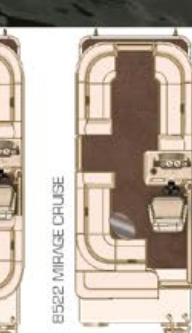

LER PACKAGE

Take your Mirage Cruise to the next level with the smart and stylish LER Package that includes upgraded Pillow top furniture, LE Graphic, upgraded Infinity PRV250 stereo, high-back helm chair, gauge package, console upgrade, mood lighting, tilt steering, stella filetto steering wheel and stainless steel 4-step ladder.

Ask your dealer for more information on how to get even more from Mirage Cruise with our package upgrade.