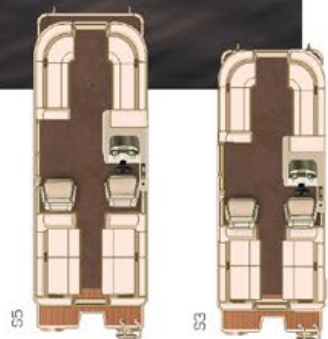

PREPARE FOR TAKEOFF.

Riding on Sylvan's exclusive V-shaped RPT tubes, the S-Series delivers sportboat-inspired handling, unbeatable fuel efficiency and greater top speeds at every horsepower. Its Bluetooth connectivity, optional Murphy touchscreen and stunning LED interior and exterior lighting combine to take pontoon tech and styling to the next level.

	S5	S3
OVERALL LENGTH	26' 10"	24' 10"
BEAM	102"	102"
TUBE DIAMETER	27"	27"
TUBE GAUGE	.100"	.100"
DRY WEIGHT LBS.	2542	2425
MAX. PERSONS	14	13
MAX. CAP. LBS.	1940	1775
MAX. HP.	200	150
OPT. THIRD TUBE HP.	300	250
*FUEL CAPACITY GAL.	30	30
BIMINI TOP SIZE	8' 6"	8' 6"

*60 GALLON WITH PR25 CENTER TUBE

TWO .100" V-SHAPED TUBES
Planing performance, faster speed, lower horsepower, add Performance Shield for better water flow

PERFORMANCE: ★★★★★ FUEL ECONOMY: ★★★★★
HANDLING: ★★★★★ LIFT: ★★★★★

Bimini Color
 Accent Color
 Panel Color

Color Options: Champagne Silver Metallic White Onyx
Trim Options for Platinum & Arctic: Red, Blue, Lime, Yellow
Interior Furniture Colors: Sand, Arctic, Platinum

S SERIES OPTIONS — ASK YOUR DEALER ABOUT THESE POPULAR OPTIONS FOR THE S SERIES:

- Extra Table Kit
- Cooler Table
- Mica Tan Canvas Color
- Playpen Cover
- Double Top
- Power Canopy
- 10" Bimini Top
- 30" Gate Seat
- Ski Tow
- Wake Tower with Bimini Top
- Wake Tower Speakers
- Wake Tower Board Racks
- Mood Lighting
- Underwater Lighting
- Babbito Underdeck Lighting
- Sirius® Satellite Radio
- Premium Audio Package
- Humminbird® 385 GPS
- Third Tube with In-Floor Storage
- RPT PR25 Performance Package
- PR25 Center Tube
- PTS Center Tube
- Black Painted Tubes
- Heavy Hat Understructure
- Power Assist Steering
- Rear Platform Jump Seats
- Filler Bed
- Raised Helm Platform
- Lake Water Washdown
- Murphy Touch Screen

COLOR OPTIONS
 LIME
 BLUE