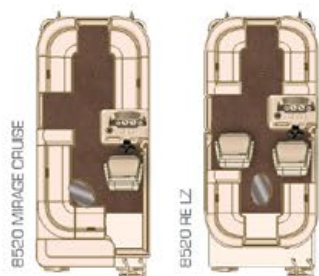

MIRAGE CRUISE LE OPTIONS –

ASK YOUR DEALER ABOUT THESE POPULAR OPTIONS FOR THE MIRAGE CRUISE LE SERIES:

- RPT Tubes
- Extra Table Kit
- 30" Gate Seat
- Mica Tan Canvas Color
- Playpen Cover
- Double Top
- Full Camper
- Half Camper
- Performance Strakes
- Performance Shield
- PTS Center Tube
- Third Tube
- Xtreme Steering
- SeaStar® Hydraulic Steering
- GPS/Fish Finder
- Depth Gauge
- Trim Gauge
- Babbito Underdeck Lighting
- Underwater Lighting
- Ski Tow
- Porta Potti
- RPT PR25 Performance Package
- PR25 Center Tube

FLOORING OPTIONS

- Vinyl Floor
- Snap-in Carpet
- Vinyl Teak Boarding Area
- 28 oz Carpet Upgrade
- Sea Weave (Full)
- Teak Weave (Aft)
- Teak Weave (Full)
- V-Teak (Aft)
- V-Teak (Full)
- Synthetic Teak (Aft)
- Synthetic Teak (Full)

MIRAGE CRUISE LE FEATURES

- **A. Console** | Take control with this full fiberglass console featuring tilt wheel, chrome-accented speedometer, trim and volt gauges and a premium audio system with Bluetooth and MP3 port. There's also a full windscreen and cooler storage.
- **B. Mood Lighting** | Make night cruises more special than ever with cool blue LED lighting.
- **C. Speaker and Cup Holders** | Enjoy the incredible clarity of your favorite tunes with a seat back speaker that is carefully tucked away from the elements.
- **D. LE Furniture** | Luxurious and durable, with recessed speakers and soft lounges.
- **E. 8' 6" Bimini Top** | Made of sturdy Vista canvas spanning 8' 6" feet, the top also features 1 1/2" square tubing, quick release and drop-down tow mode for convenience, and solution-dyed polyester that's ultra wear-resistant and color-fast to ensure color that lasts without bleeding. Need more coverage from the sun? Ask your dealer about a 10' bimini top upgrade.
- **F. Starboard Bow Lounger** | Relax with plenty of room to sprawl out in the lounge-style seating with cup holders close at hand.
- **G. Rear Lounger** | Stretch out in total comfort with the spacious and versatile rear lounger featuring cup holders.
- **H. Standard Sea Weave Rear Boarding Area** | Stylish and durable, take the swim platform to the next level.
- **I. Helm Chair** | Relax in a plush, comfortable chair with high back and moveable armrests.