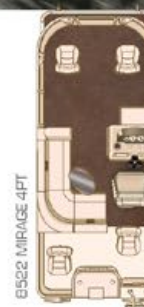

MIRAGE FISH

SYLVAN

PREMIUM 4-PT FISH PACKAGE

- Low Back Helm Chairs with Armrests in the bow only
- Bow Port Livewell

MIRAGE FISH
8522 4PT
(SHOWN WITH
PREMIUM 4-PT FISH PACKAGE)

8522 MIRAGE CRUISE-N-FISH

A BIG CATCH FOR SERIOUS ANGLERS & FAMILY FUN.