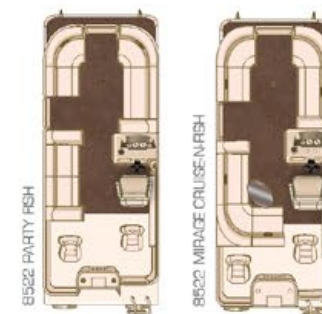

MIRAGE FISH LE/LES/LER

MIRAGE FISH
8522 PARTY FISH
(SHOWN WITH 30" GATE SEAT)

ENHANCE YOUR EXPERIENCE

Ask your dealer for more information on how to get even more from Mirage Fish with an LE, LES or LER package upgrade.

LE package – Upgraded furniture, high-back helm chair with armrests, mood lighting, an enhanced console with tilt steering, a chrome spoked steering wheel, stainless steel four step ladder and a gauge package. See pages 18-19 for details.

LES package – All LE package upgrades plus enhanced stereo, console, stella filetto steering wheel and 4-step ladder with sleek gray interior. See pages 20-21 for details.

LER package – All LE package upgrades plus pillow top furniture. See pages 22-23 for details.