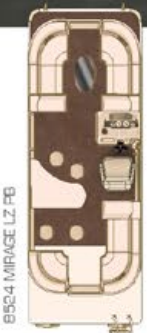

LER PACKAGE

Take your Mirage Cruise to the next level with the smart and stylish LER Package that includes upgraded Pillow top furniture, LE Graphic, upgraded Infinity PRV250 stereo, high-back helm chair, gauge package, console upgrade, mood lighting, tilt steering, stella filetto steering wheel and stainless steel 4-step ladder.

Ask your dealer for more information on how to get even more from Mirage Cruise with our package upgrade.