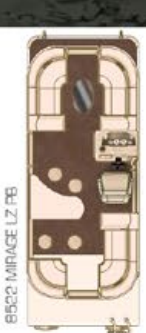

LER PACKAGE

Take your Mirage Cruise to the next level with the smart and stylish LER Package that includes upgraded Pillow top furniture, LE Graphic, upgraded Infinity PRV250 stereo, high-back helm chair, gauge package, console upgrade, mood lighting, tilt steering, stella filetto steering wheel and stainless steel 4-step ladder.

Ask your dealer for more information on how to get even more from Mirage Cruise with our package upgrade.