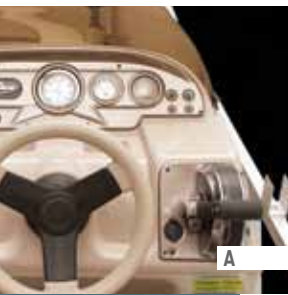

A

B

C

D

E

F

G

H

CRUISING FOR TREMENDOUS VALUES.

Our value-minded Mirage lineup offers a wide range of floorplans and optional features so that you can create the perfect joy ride for your friends and family.

	8524 LZ	8524 LZ PORT	8522 LZ	8522 LZ PORT	8522 CR	8520 CR	820 CR	818 CR
OVERALL LENGTH	25' 10"	25' 10"	23' 10"	23' 10"	23' 10"	20' 10"	20' 10"	18' 10"
BEAM	102"	102"	102"	102"	102"	102"	96"	96"
TUBE DIAMETER	25"	25"	25"	25"	25"	25"	23"	23"
TUBE GAUGE	.080"	.080"	.080"	.080"	.080"	.080"	.080"	.080"
DRY WEIGHT LBS.	2380	2380	2295	2295	2200	1850	1850	1550
MAX. PERSONS	13	13	12	12	12	10	9	8
MAX. CAP. LBS.	2425	2425	2200	2200	2200	1990	1710	1505
MAX. H.P.	150	150	150	150	150	115	90	50
OPT. THIRD TUBE H.P.	200	200	200	200	200	150	N/A	N/A
FUEL CAPACITY GAL.	30	30	30	30	30	30	30	Opt.
BIMINI TOP SIZE	8' 6"	8' 6"	8' 6"	8' 6"	8' 6"	8' 6"	8' 6"	8' 6"

STANDARD HULL

TWO .080 ROUND TUBES
Great for all-around boating

PERFORMANCE: ☆ FUEL ECONOMY: ☆
HANDLING: ☆ LIFT: ☆

Color Options: Blue Champagne Red Black White Bimini Color Panel Color

MIRAGE CRUISE OPTIONS — ASK YOUR DEALER ABOUT THESE POPULAR OPTIONS FOR THE MIRAGE CRUISE SERIES:

- LE Package
- Extra Table Kit
- Ski Tow
- Porta Potti
- Playpen Cover
- Double Top
- Full Camper
- Half Camper
- Performance Strakes
- Underdeck Liner
- RPT Tubes
- Third Tube
- Depth Gauge
- Trim Gauge
- Lake Water Wash Down
- Babbito Underdeck Lighting
- SeaStar® Hydraulic Steering
- Synthetic Teak Boarding Area
- Gauge Cluster Package: Voltmeter, Speedometer
- Mica Tan Canvas Color
- Sirius® Satellite Radio
- Fiberglass Galley (with sink and removable freshwater tank)
- Chrome Spoked Steering Wheel
- Vinyl Teak Boarding Area

MIRAGE CRUISE FEATURES