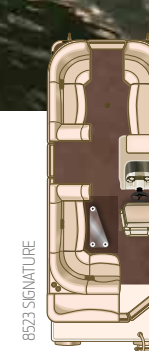

8523 MANDALAY PORT

SIGNATURE

SYLVAN

Learn more about the Signature series.

8523 SIGNATURE LZ
(SHOWN WITH OPTIONAL RPT TUBES)

SIGNATURE FEATURES

- A. Deluxe Console** | You're in control with the deluxe console featuring tilt wheel, cooler storage, premium audio with USB and J ports, glove box, windscreen, LED-backed rocker switches, chrome spoked wheel and a gauge package including tach, volt, speedometer and fuel gauges and an optional Humminbird® 385 GPS.
- B. Co-Captain's Chair** | Enjoy cruising side-by-side with the comfort of a second high-back helm chair.
- C. Rear Lounger** | Kick back and enjoy a lazy day on the water with these oversized, overstuffed rear loungers.
- D. Bow Seating** | Stretch out and get comfortable in the lounge-style seating with convenient cup holders close at hand.
- E. Premium Audio System** | Turn it up! Audio system features AM/FM and auxiliary port for MP3 player with four speakers.
- F. Change Room** | Save space and still offer privacy thanks to the pop-up change room with storage net and room for an optional Porta Potti.