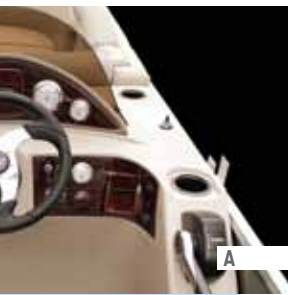

CRUISING ATTITUDE.

Take the good life to the next level with a 2013 Mirage Cruise LE. It's all about choosing great Sylvan quality and reliability — and loading it up with jaw-dropping style.

	8524 LZ	8524 LZ PORT	8522 LZ	8522 LZ PORT	8522 CR	8520 CR
OVERALL LENGTH	25' 10"	25' 10"	23' 10"	23' 10"	23' 10"	20' 10"
BEAM	102"	102"	102"	102"	102"	102"
TUBE DIAMETER	25"	25"	25"	25"	25"	25"
TUBE GAUGE	.080"	.080"	.080"	.080"	.080"	.080"
DRY WEIGHT LBS.	2380	2380	2295	2295	2200	1850
MAX. PERSONS	13	13	12	12	12	10
MAX. CAP. LBS.	2425	2425	2200	2200	2200	1990
MAX. H.P.	150	150	150	150	150	115
OPT. THIRD TUBE H.P.	200	200	200	200	200	150
FUEL CAPACITY GAL.	30	30	30	30	30	30
BIMINI TOP SIZE	8' 6"	8' 6"	8' 6"	8' 6"	8' 6"	8' 6"

STANDARD HULL

TWO .080 ROUND TUBES
Great for all-around boating

PERFORMANCE: ⚡ FUEL ECONOMY: ⚡
HANDLING: ⚡ LIFT: ⚡

Color Options: Blue Champagne Red Black White Bimini Color Panel Color

MIRAGE CRUISE LE OPTIONS — ASK YOUR DEALER ABOUT THESE POPULAR OPTIONS FOR THE MIRAGE CRUISE LE SERIES:

- LE Package
- Extra Table Kit
- Ski Tow
- Porta Potti
- Playpen Cover
- Double Top
- Full Camper
- Half Camper
- Performance Strakes
- Snap-in Carpet
- Underdeck Liner
- RPT Tubes
- Third Tube
- Depth Gauge
- Trim Gauge
- Lake Water Wash Down
- Babbito Underdeck Lighting
- SeaStar® Hydraulic Steering
- Synthetic Teak Boarding Area
- Gauge Cluster Package: Voltmeter, Speedometer
- Mica Tan Canvas Color
- Sirius® Satellite Radio
- Fiberglass Galley (with sink and removable freshwater tank)
- Chrome Spoked Steering Wheel
- Vinyl Teak Boarding Area

MIRAGE CRUISE LE FEATURES