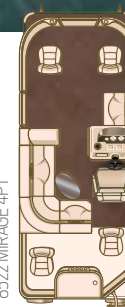

MIRAGE CRUISE FEATURES

- A. Console** | Take control with this full fiberglass console featuring tilt wheel, chrome-accented speedometer, trim and volt gauges and a premium audio system with MP3 port. There's also a full windscreen and cooler storage.
- B. Furniture** | Rotocast bases and durable vinyl are designed for long-lasting comfort.
- C. Helm Chair** | Designed to provide comfort and control, with swivel, slide and armrests.
- D. Sound System** | AM/FM Stereo with an auxiliary port for other music devices.
- E. Speaker/Cupholders** | The recessed design conveniently houses speakers and cupholders.
- F. Carpet and Vinyl Boarding Area** | Smart 22 oz. Boca Raton sculptured carpet with 3/4" plywood deck that has a Limited Lifetime Warranty.
- G. Bimini Top** | Color-coordinated 8' 6" Bimini Top with anodized square tubing and push-button release.
- H. Lounge Arm Change Room** | Save space and still offer privacy with the pop-up change room with storage net and room for an optional Porta Potti.

818 MIRAGE CRUISE

MIRAGE FISH LE

SYLVAN

Learn more about the Mirage Fish LE series.

8522 MIRAGE LE
CRUISE AND FISH

LE PACKAGE

Reel'em in with style with the LE Package that includes upgraded Sand Dollar furniture, premium 28 oz. Tru Mica carpet, high-back helm chair with armrests, mood lighting, an enhanced console with tilt steering, a chrome spoked steering wheel and a gauge package with speedometer, trim and volt gauges.

Ask your dealer for more information on how to get even more from Mirage Fish with our package upgrade.

8522 MIRAGE CRUISE-N-FISH

8520 MIRAGE 4PT

8520 MIRAGE CRUISE-N-FISH

REEL IN THE VERSATILITY.

Great fishing and family fun come together in the 2013 Mirage Fish LE. Serious anglers get serious amenities and plenty of elbow room, and the whole family will enjoy the excitement of cruising and watersports.