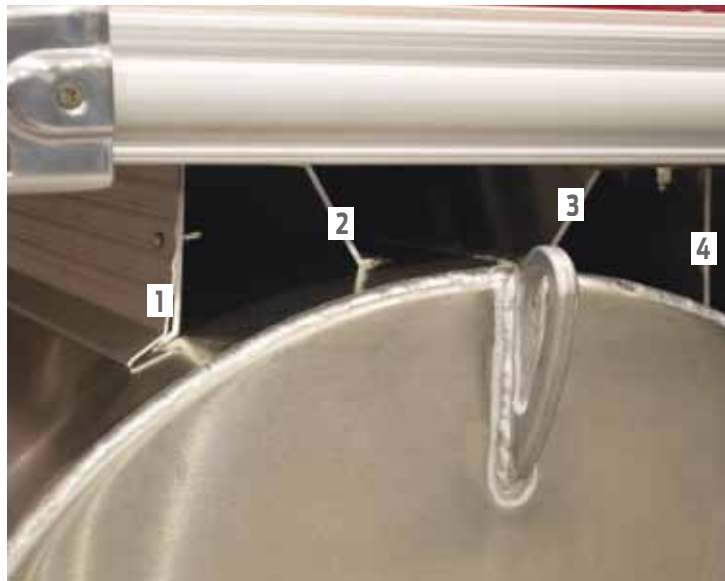

Hat-Channel Construction | It all begins with .250 and .125 gauge aluminum hat channels that are 6" wide and secured with 8 bolts spanning across our 6" wide deck risers. This creates the widest base in the industry and gives our pontoons greater stability without adding unnecessary weight. Combine that with a .190 gauge aluminum transom that's through-bolted with up to 20 bolts and footed deck risers that prevent tube fatigue, and you see why Sylvan backs its industry-leading construction with a Limited Lifetime Warranty on every product.

Fence & Railing | Features foam backing to prevent rattling and fully welded and anodized railing to add strength. Anodized welds are never painted. It's all backed by a 6-year warranty.

The Shape of Strength | Other manufacturers use C-channel and Z-channel designs which can require more cross members and provide less strength than Sylvan's hat-channel construction. And with imbalanced weight distribution, C- and Z-channel cross members are less able to withstand the forces exerted on the pontoon year after year.

Thru-Bolted Transom | Made of up to .190 gauge aluminum and supported with up to 20 stainless bolts to handle today's higher horsepower engines.

4-PT Deck to Hull Fusion | Sylvan deck brackets have 4-points of fusion for an extended area of contact with the tube. In addition to providing increased strength and support, this reduces frame twist and racking in rough water and guards against tube fatigue.