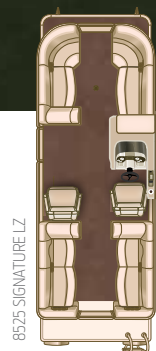

8523 MANDALAY PORT

SIGNATURE

SYLVAN

Learn more about the Signature series.

8523 SIGNATURE LZ
(SHOWN WITH OPTIONAL RPT TUBES)

SIGNATURE FEATURES

- A. Deluxe Console** | You're in control with the deluxe console featuring tilt wheel, cooler storage, premium audio with USB and J ports, glove box, windscreen, LED-backed rocker switches, chrome spoked wheel and a gauge package including tach, volt, speedometer and fuel gauges and an optional Humminbird® 385 GPS.
- B. Co-Captain's Chair** | Enjoy cruising side-by-side with the comfort of a second high-back helm chair.
- C. Rear Lounger** | Kick back and enjoy a lazy day on the water with these oversized, overstuffed rear loungers.
- D. Bow Seating** | Stretch out and get comfortable in the lounge-style seating with convenient cup holders close at hand.
- E. Premium Audio System** | Turn it up! Audio system features AM/FM and auxiliary port for MP3 player with four speakers.
- F. Change Room** | Save space and still offer privacy thanks to the pop-up change room with storage net and room for an optional Porta Potti.