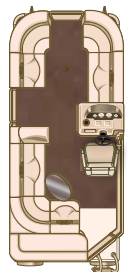

PERFORMANCE	LIFT	HANDLING	FUEL ECONOMY
★	★	★	★
★	★	★	★
★	★	★	★

Cross Channel Construction | Provides superior chassis strength. The transom area is supported with up to 3/16" hat-channel construction using twice the amount of fixtures as other pontoons. This provides the strength needed to handle the high torque of today's large engines.

MIRAGE CRUISE LE FEATURES

- A. Console** | Take control with this full fiberglass console featuring tilt wheel, chrome-accented speedometer, trim and volt gauges and a premium audio system with MP3 port. There's also a full windscreen and cooler storage.
- B. Furniture** | Luxurious 32ml tan Sand Dollar vinyl with recessed speakers and pillow soft lounges. Shown with optional 30" gate seat.
- C. Speakers/Cupholders** | The recessed design conveniently houses speakers and cupholders.
- D. Vinyl Teak Boarding Area (Optional)** | Stylish and durable, taking the swim platform to a new level.
- E. Port Seating Model** | High-back helm chairs, complete with armrests, offer enhanced seating comfort and an upscale floorplan.
- F. Table** | The moveable table features recessed cupholders and is a great feature for entertaining and meals on the go.
- G. Babbito Lights** | Light up the night with Babbito cool blue underdeck lighting. This feature makes night cruising more fun and romantic than ever.
- H. LE Furniture** | Luxurious and durable, with recessed speakers and pillow soft lounges.
- I. EZ Gate Lift** | Our heavy-duty hinge lifts up and out to create a safer gate that requires just one hand for easy loading and unloading.