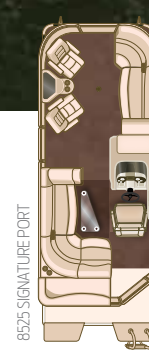

8523 MANDALAY PORT

SIGNATURE

SYLVAN

Learn more about the Signature series.

8523 SIGNATURE LZ
(SHOWN WITH OPTIONAL RPT TUBES)

SIGNATURE FEATURES

- A. Deluxe Console** | You're in control with the deluxe console featuring tilt wheel, cooler storage, premium audio with USB and J ports, glove box, windscreen, LED-backed rocker switches, chrome spoked wheel and a gauge package including tach, volt, speedometer and fuel gauges and an optional Humminbird® 385 GPS.
- B. Co-Captain's Chair** | Enjoy cruising side-by-side with the comfort of a second high-back helm chair.
- C. Rear Lounger** | Kick back and enjoy a lazy day on the water with these oversized, overstuffed rear loungers.
- D. Bow Seating** | Stretch out and get comfortable in the lounge-style seating with convenient cup holders close at hand.
- E. Premium Audio System** | Turn it up! Audio system features AM/FM and auxiliary port for MP3 player with four speakers.
- F. Change Room** | Save space and still offer privacy thanks to the pop-up change room with storage net and room for an optional Porta Potti.