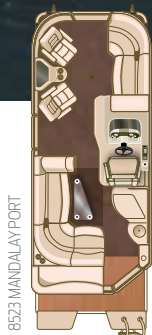

MANDALAY FEATURES

- A. RPT Tube** | Better fuel efficiency and quicker planing for better performance with lower h.p. and a smoother, drier ride.
- B. Raised Deluxe Console** | Get a clear, unobstructed view from Mandalay's raised console. Luxury extras include hydraulic steering, LED lighting, Humminbird® 385 GPS, cooler storage, lighted cup holders, premium audio with USB and J ports, glove box, windscreen, LED-backed rocker switches, chrome spoked wheel and a gauge package including tach, volt, speedometer with GPS digital readout, fuel, trim and depth gauges.
- C. Furniture Group** | Get comfy in these plush 42ml Vault Pillow Top vinyl seats with retractable armrests.
- D. Rear Lounger** | Stretch out in total comfort with the spacious and versatile rear lounge featuring pull-out ottoman and cup holders.
- E. Galley** | Full fiberglass with spacious countertops, pull-out cutting boards and LED lighting. An optional fridge adds a cool touch (except LZ models).
- F. Port Seating Model** | Cruise in style with two high-back helm chairs complete with armrests and comfy 42ml vinyl, plus storage space and two lighted cup holders.
- G. Movable Cup Holders** | Place your drink anywhere on the boat with 2 smart movable cup holders.
- H. Anodized Aluminum Swim Platform, Large Rear Platform, Ski Tow, Synthetic Teak, Underwater Lighting & Telescoping Ladder** | Large swim platform features deepwater ladders for safety and convenience.
- I. 10" Bimini Top** | Made of sturdy Vista canvas spanning 10 feet, Mandalay's top also features 1¼" tubing with stainless fixtures for strength, quick release and drop-down tow mode for convenience, and solution-dyed polyester that's ultra-wear resistant and color-fast to ensure color that lasts without bleeding.