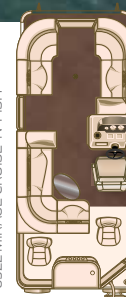

MIRAGE CRUISE FEATURES

- A. Console** | Take control with this full fiberglass console featuring tilt wheel, chrome-accented speedometer, trim and volt gauges and a premium audio system with MP3 port. There's also a full windscreen and cooler storage.
- B. Furniture** | Rotocast bases and durable vinyl are designed for long-lasting comfort.
- C. Helm Chair** | Designed to provide comfort and control, with swivel, slide and armrests.
- D. Sound System** | AM/FM Stereo with an auxiliary port for other music devices.
- E. Speaker/Cupholders** | The recessed design conveniently houses speakers and cupholders.
- F. Carpet and Vinyl Boarding Area** | Smart 22 oz. Boca Raton sculptured carpet with 3/4" plywood deck that has a Limited Lifetime Warranty.
- G. Bimini Top** | Color-coordinated 8' 6" Bimini Top with anodized square tubing and push-button release.
- H. Lounge Arm Change Room** | Save space and still offer privacy with the pop-up change room with storage net and room for an optional Porta Potti.

818 MIRAGE CRUISE

MIRAGE FISH LE

SYLVAN

Learn more about the Mirage Fish LE series.

8522 MIRAGE LE
CRUISE AND FISH

LE PACKAGE

Reel'em in with style with the LE Package that includes upgraded Sand Dollar furniture, premium 28 oz. Tru Mica carpet, high-back helm chair with armrests, mood lighting, an enhanced console with tilt steering, a chrome spoked steering wheel and a gauge package with speedometer, trim and volt gauges.

Ask your dealer for more information on how to get even more from Mirage Fish with our package upgrade.

8522 MIRAGE CRUISE-N-FISH

8520 MIRAGE 4PT

8520 MIRAGE CRUISE-N-FISH

REEL IN THE VERSATILITY.

Great fishing and family fun come together in the 2013 Mirage Fish LE. Serious anglers get serious amenities and plenty of elbow room, and the whole family will enjoy the excitement of cruising and watersports.