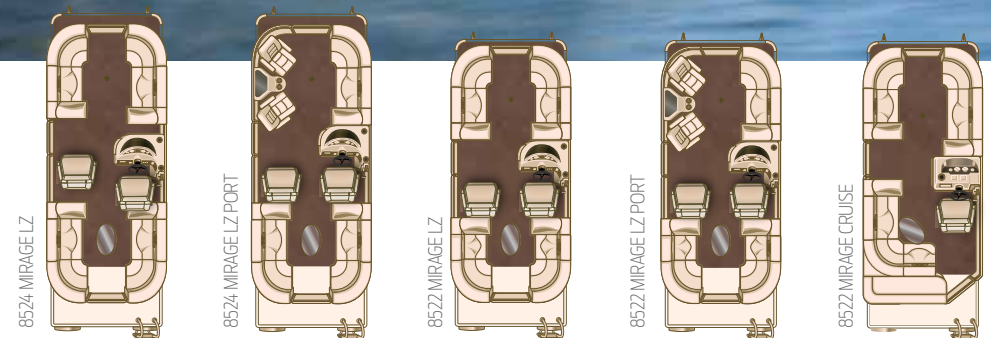

MIRAGE CRUISE LE

SYLVAN

Learn more about the Mirage Cruise LE series.

MIRAGE CRUISE LE
8522 LZ PORT
(SHOWN WITH OPTIONAL RPT TUBES)

EVINRUDE
E-TEC

LE PACKAGE

Take your Mirage Cruise to the next level with the smart and stylish LE Package that includes upgraded Sand Dollar furniture, premium 28 oz. Tru Mica carpet, high-back helm chair with armrests, mood lighting, an enhanced console with tilt steering, a chrome spoked steering wheel and a gauge package with speedometer, tach, trim and volt gauges.

Ask your dealer for more information on how to get even more from Mirage Cruise with our package upgrade.