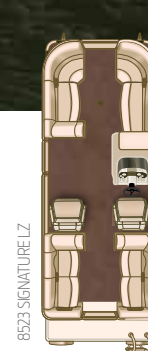

8523 MANDALAY PORT

SIGNATURE

SYLVAN

Learn more about the Signature series.

8523 SIGNATURE LZ
(SHOWN WITH OPTIONAL RPT TUBES)

SIGNATURE FEATURES

- A. Deluxe Console** | You're in control with the deluxe console featuring tilt wheel, cooler storage, premium audio with USB and J ports, glove box, windscreen, LED-backed rocker switches, chrome spoked wheel and a gauge package including tach, volt, speedometer and fuel gauges and an optional Humminbird® 385 GPS.
- B. Co-Captain's Chair** | Enjoy cruising side-by-side with the comfort of a second high-back helm chair.
- C. Rear Lounger** | Kick back and enjoy a lazy day on the water with these oversized, overstuffed rear loungers.
- D. Bow Seating** | Stretch out and get comfortable in the lounge-style seating with convenient cup holders close at hand.
- E. Premium Audio System** | Turn it up! Audio system features AM/FM and auxiliary port for MP3 player with four speakers.
- F. Change Room** | Save space and still offer privacy thanks to the pop-up change room with storage net and room for an optional Porta Potti.