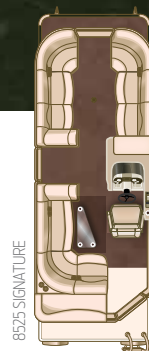

8523 MANDALAY PORT

SIGNATURE

SYLVAN

Learn more about the Signature series.

8523 SIGNATURE LZ
(SHOWN WITH OPTIONAL RPT TUBES)

SIGNATURE FEATURES

- A. Deluxe Console** | You're in control with the deluxe console featuring tilt wheel, cooler storage, premium audio with USB and J ports, glove box, windscreen, LED-backed rocker switches, chrome spoked wheel and a gauge package including tach, volt, speedometer and fuel gauges and an optional Humminbird® 385 GPS.
- B. Co-Captain's Chair** | Enjoy cruising side-by-side with the comfort of a second high-back helm chair.
- C. Rear Lounger** | Kick back and enjoy a lazy day on the water with these oversized, overstuffed rear loungers.
- D. Bow Seating** | Stretch out and get comfortable in the lounge-style seating with convenient cup holders close at hand.
- E. Premium Audio System** | Turn it up! Audio system features AM/FM and auxiliary port for MP3 player with four speakers.
- F. Change Room** | Save space and still offer privacy thanks to the pop-up change room with storage net and room for an optional Porta Potti.