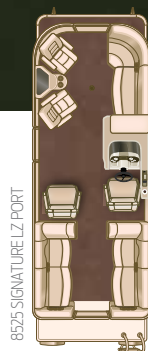

8523 MANDALAY PORT

SIGNATURE

SYLVAN

Learn more about the Signature series.

8523 SIGNATURE LZ
(SHOWN WITH OPTIONAL RPT TUBES)

SIGNATURE FEATURES

- A. Deluxe Console** | You're in control with the deluxe console featuring tilt wheel, cooler storage, premium audio with USB and J ports, glove box, windscreen, LED-backed rocker switches, chrome spoked wheel and a gauge package including tach, volt, speedometer and fuel gauges and an optional Humminbird® 385 GPS.
- B. Co-Captain's Chair** | Enjoy cruising side-by-side with the comfort of a second high-back helm chair.
- C. Rear Lounger** | Kick back and enjoy a lazy day on the water with these oversized, overstuffed rear loungers.
- D. Bow Seating** | Stretch out and get comfortable in the lounge-style seating with convenient cup holders close at hand.
- E. Premium Audio System** | Turn it up! Audio system features AM/FM and auxiliary port for MP3 player with four speakers.
- F. Change Room** | Save space and still offer privacy thanks to the pop-up change room with storage net and room for an optional Porta Potti.