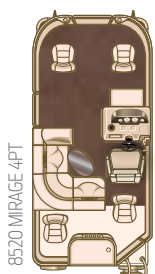

8520 MIRAGE 4PT