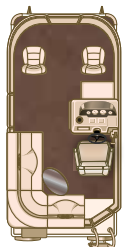

A

B

C

D

E

F

G

H

PONTOON FISHING FOR EVERYONE.

At Sylvan, we believe everyone deserves great times on the water. That's why we offer the best pontoon values with the best warranties you'll find anywhere.

	8522 CNF	8522 4PT	8520 CNF	8520 4PT	820 4PT	818 FISH
OVERALL LENGTH	23' 10"	23' 10"	20' 10"	20' 10"	20' 10"	18' 10"
BEAM	102"	102"	102"	102"	96"	96"
TUBE DIAMETER	25"	25"	25"	25"	23"	23"
TUBE GAUGE	.080"	.080"	.080"	.080"	.080"	.080"
DRY WEIGHT LBS.	2200	2200	1850	1850	1745	1550
MAX. PERSONS	12	12	10	10	9	8
MAX. CAP. LBS.	2200	2200	1990	1990	1710	1505
MAX. H.P.	150	150	115	115	90	50
OPT. THIRD TUBE H.P.	200	200	150	150	N/A	N/A
FUEL CAPACITY GAL.	30	30	24	24	24	Opt.
BIMINI TOP SIZE	8' 6"	8' 6"	8' 6"	8' 6"	8' 6"	8' 6"

STANDARD HULL

TWO .080 ROUND TUBES
Great for all-around boating

PERFORMANCE: ☆
HANDLING: ☆

FUEL ECONOMY: ☆
LIFT: ☆

Color Options: Blue Champagne Red Black White Bimini Color Panel Color

MIRAGE FISH OPTIONS — ASK YOUR DEALER ABOUT THESE POPULAR OPTIONS FOR THE MIRAGE FISH SERIES:

- LE Package
- Extra Table Kit
- Ski Tow
- Porta Potti
- Playpen Cover
- Double Top
- Full Camper
- Half Camper
- Performance Strakes
- Underdeck Liner
- RPT Tubes
- Third Tube
- Depth Gauge
- Trim Gauge
- Lake Water Wash Down
- Babbito Underdeck Lighting
- SeaStar® Hydraulic Steering
- Synthetic Teak Boarding Area
- Gauge Cluster Package: Voltmeter, Speedometer
- Mica Tan Canvas Color
- Humminbird® 385 CI Color GPS Fish Finder
- Factory Installed Minn Kota Trolling Motor (45 PD with trolling motor plug)
- Vinyl Floor
- Synthetic Teak Flooring in Fishing Station
- Full Vinyl Floor with Snap-in Carpet
- Vinyl Teak Boarding Area

MIRAGE FISH FEATURES