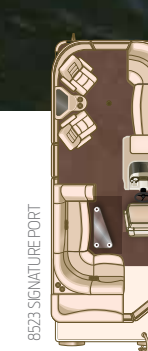

8523 MANDALAY PORT

SIGNATURE

SYLVAN

Learn more about the Signature series.

8523 SIGNATURE LZ
(SHOWN WITH OPTIONAL RPT TUBES)

SIGNATURE FEATURES

- A. Deluxe Console** | You're in control with the deluxe console featuring tilt wheel, cooler storage, premium audio with USB and J ports, glove box, windscreen, LED-backed rocker switches, chrome spoked wheel and a gauge package including tach, volt, speedometer and fuel gauges and an optional Humminbird® 385 GPS.
- B. Co-Captain's Chair** | Enjoy cruising side-by-side with the comfort of a second high-back helm chair.
- C. Rear Lounger** | Kick back and enjoy a lazy day on the water with these oversized, overstuffed rear loungers.
- D. Bow Seating** | Stretch out and get comfortable in the lounge-style seating with convenient cup holders close at hand.
- E. Premium Audio System** | Turn it up! Audio system features AM/FM and auxiliary port for MP3 player with four speakers.
- F. Change Room** | Save space and still offer privacy thanks to the pop-up change room with storage net and room for an optional Porta Potti.