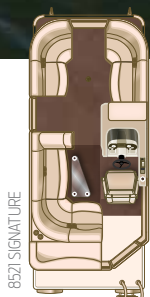

SIGNATURE OPTIONS — ASK YOUR DEALER ABOUT THESE POPULAR OPTIONS FOR THE SIGNATURE SERIES:

- Extra Table Kit
- Full Camper
- Synthetic Teak Flooring
- Mood Lighting
- Humminbird® 385 GPS
- Anodized Aluminum Extended Swim Platform
- Ski Tow
- Half Camper
- Underdeck Liner
- Depth Gauge
- Babbito Underdeck Lighting
- Third Tube with In-Floor Storage
- Sirius® Satellite Radio
- Vinyl Floor
- In-Floor Storage
- Trim Gauge
- SeaStar® Hydraulic Steering
- Mica Tan Canvas Color
- Playpen Cover
- Snap-in Carpet
- RPT Tubes
- Underwater Lighting
- Stainless Steel Safety Rails
- Vinyl Teak Boarding Area
- Double Top