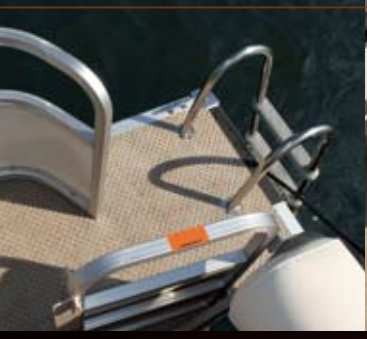

Rear Entry

MAXIMUM PERSONS	MAXIMUM CAP. LBS.	MAXIMUM H.P.	OPTIONAL TRI TOON H.P.	FUEL CAPACITY GAL.	BIMINI TOP SIZE
10	1,750	50	N/A	OPT	8'6"
9	1,750	50	N/A	OPT	8'6"
8	1,600	40	N/A	OPT	8'6"
8	1,600	40	N/A	OPT	8'6"

OPTIONAL MLE PACKAGE AVAILABLE:
· Colored panels
· Berber carpet