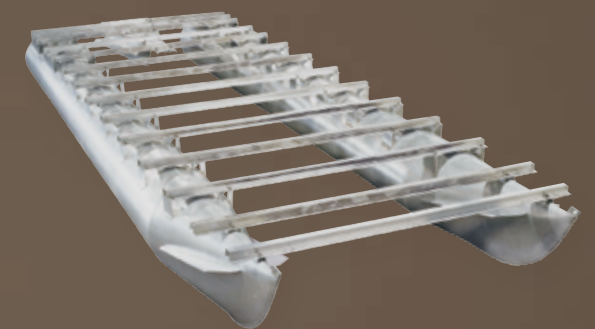

FULL-LENGTH KEEL/SKID BAR

Our tubes feature a 1/2" aluminum keel running the full length of the tube. This provides maximum protection for the tubes while trailering and serves to deflect debris, enhance steering, and help prevent drifting.

ALUMINUM BOTTOM SKIN

Select pontoons feature our aluminum bottom skin, for a smoother glide that helps your engine operate more efficiently and saves you fuel, even at higher speeds.

LOUNGE FURNITURE

The comfort and durability of our lounge furniture starts with reliable rotocast bases which provide dry underseat storage areas. Our thick foam padding is treated with biocide, and our 33 oz. high-grade marine vinyl features a stain resistant topcoat that protects the beauty of the furniture for years to come.

CROSS CHANNELS

There's no substitute for a strong foundation. And that's exactly what you get with our 8' (or 8.5') x 6" x 1/8" aluminum hat channels, with heavy-duty 1/4" rear hat channels providing extra support for the motor. Our channels are double through-bolted onto deck risers every 24" for exceptional support and structural integrity. This unique design actually doubles the amount of z-channels found in other pontoons.