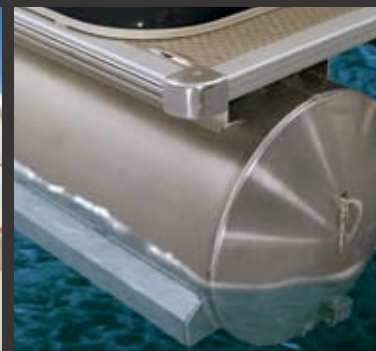

All boats using OBs greater than 125 H.P. should have dual or hydraulic steering.

MIRAGE SPORT

SYLVAN PONTOONS 07

8522 RE

DRIVER'S CONSOLE. The sporty look and feel continues with automobile-style dash and wheel, plus the comfort of an adjustable helm seat.