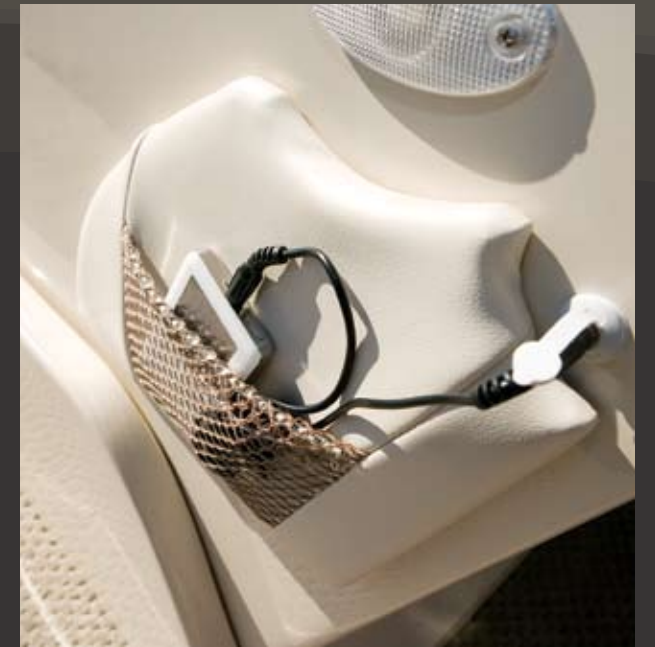

IT'S IN THE DETAILS.

Take a close look at Sylvan pontoons, and you'll discover the details that make them unique. We take ordinary items and make them extraordinary, like our railings for example. We begin with strong 1-1/4" rails, then we add a special powder coating for showroom looks that will last for years. Our gates feature Posi-Lock® latches

and heavy-duty hinges. Even our fence panels are distinctive, with insulation that prevents rattling. And when it's time to add a bit of shade, you'll find our bimini tops are the easiest to use, thanks to quick-release latches and struts. So we invite you to take a closer look at the seemingly small details that add up to a big difference.

COOL CONVENIENCES

Take a seat on the soft yet durable upholstery. A closer look reveals speakers tucked into the seating areas to provide higher quality sound. You'll also discover lots of chrome cup holders, conveniently located throughout the craft.

DRIVER'S CONSOLE

The dash is only the beginning. Our custom-molded or full fiberglass consoles also provide storage areas along with special features like cooler storage, a windscreen, cup holders or the freshwater sink shown here.

AUDIO SYSTEM

An auxiliary port for mp3 players like the one shown here is just one of the audio system conveniences. CD players with 6-disc changers and Sirius satellite radio are also available on some models.