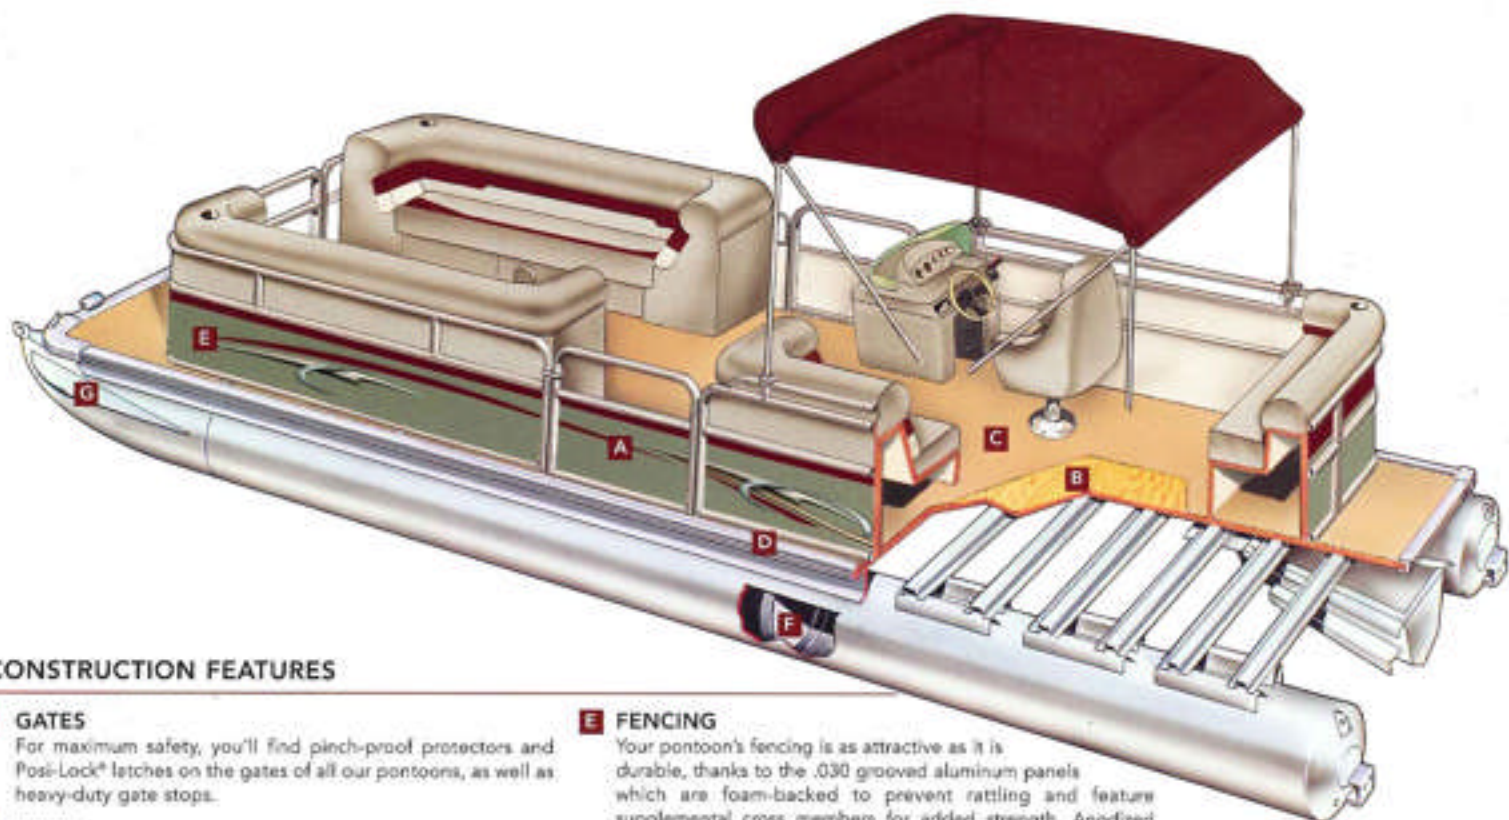

Quality that's a cut above.

Allow us to point out a few of the ingredients that add up to a superior pontoon. Our 1-1/4" railings exceed industry standards and are powder coated for showroom looks that'll last for years to come. You'll also appreciate our superior gate design — with Posi-Lock® latches and heavy-duty hinges. Our fence panels are insulated, to prevent the rattling that otherwise develops over time. And our bimini tops are the easiest to use with quick-release latches and struts, not straps, as well as high-quality canvas.

MERCURY
"1 On The Water"

Great performance starts behind the scenes.

Most manufacturers might not put "performance" and "pontoon" in the same sentence. But then, they probably don't offer as many advanced features as you'll find on a Sylvan. Every model includes full-length keels and nose cone fins, while select models offer aluminum bottom skin and performance tubes — all to give you superior handling and the added muscle to enjoy your favorite tow sports. Other important details include waterproof sheathed wiring with state-of-the-art Deutsch connectors, as well as a sophisticated drainage system, allowing water to drain through the seat storage and out of the pontoon.

MERCURY
#1 On The Water

CONSTRUCTION FEATURES

A GATES

For maximum safety, you'll find pinch-proof protectors and Posi-Lock® latches on the gates of all our pontoons, as well as heavy-duty gate stops.

B DECK

We have so much confidence in our floors that they carry a lifetime, transferable warranty. Every pontoon features 3/4" Marineteck PTP 7-ply pressure-treated plywood that won't warp or rot. And the floor is securely through-bolted and screwed to the hat channels for a powerful hold.