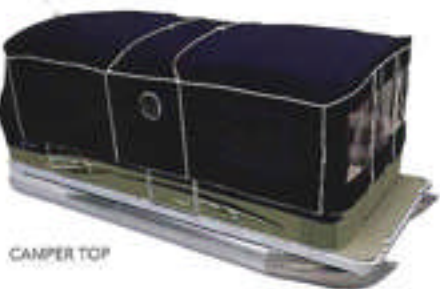

TOPS, CURTAINS AND COVERS

To help you make the most of your time on the water, we offer a wide range of tops, curtains and covers. For pontoons, the bimini and double tops provide maximum protection from the sun, while the full camper enclosure features windows you can open and close. The playpen cover keeps leaves, twigs and other debris out of the boat.

CAMPER TOP

Value Package

(Available on selected Mirage models and 818 Cutaway)

Includes: windscreen, docking light in module, cooler, boarding ladder and deck cleats

Luxury Package

(Available on selected Mirage models only)

Includes: windscreen, docking lights in module, boarding ladder, deck cleats, cooler, windscreen, JBL® CD player with four speakers, 28 oz. sculptured carpet and single deluxe recliner seat

Performance Package

(Available on Mandalay, Signature, Sport and selected Mirage models)

Includes: performance tubes, hydraulic steering, ski tow and trim gauge

Putting you firmly in control.

Select models feature our custom-molded consoles with deluxe gauges, and all of our consoles are ergonomically organized, with easy-to-read dials and easy-to-reach switches and circuit breakers.

JBL® RADIO

Sylvan is pleased to offer legendary JBL® audio components engineered for the marine environment. The speakers are UV and water resistant with rubber surrounds, while the receivers include such features as electronic tuning, scan/seek functions, station presets, rolled silicone rubber buttons, and a water resistant, flip-down face.

Wear your loyalty on your sleeve.