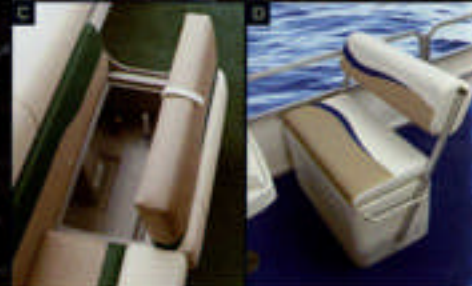

MERCURY
#1 On The Water

SELECT FEATURES

- A. Driver's Console - Freedom
- B. Under Seat Storage
- C. Unwell - Mirage Fish
- D. Flip Back Seat - Freedom

B18 MIRAGE CRUISE
SHOWN WITH OPTIONAL
VALUE PACKAGE