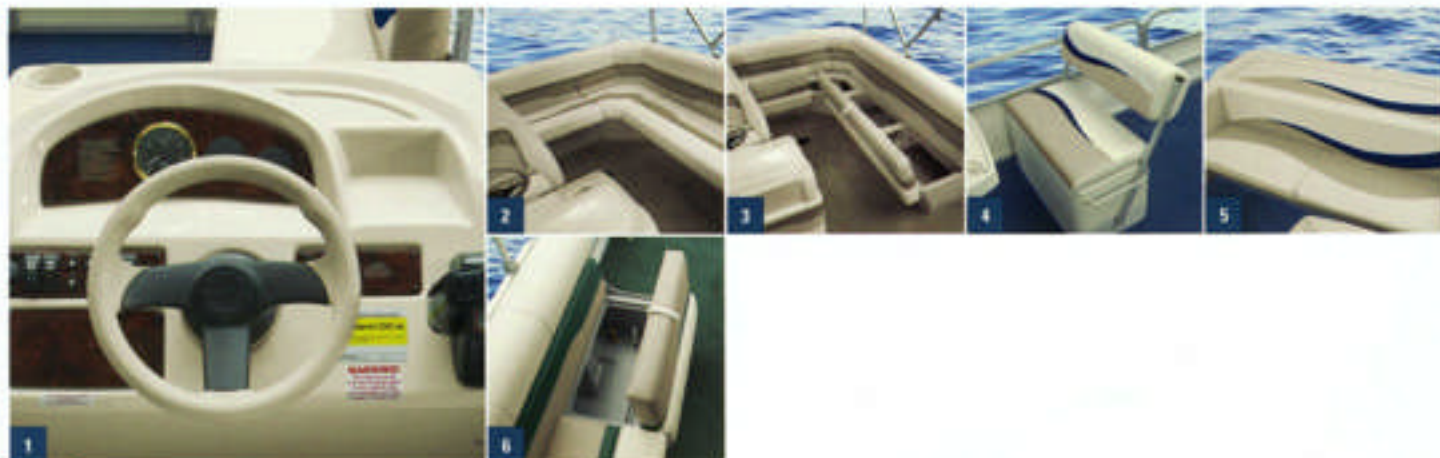

Color

- Blue, Sage, Magenta, Champagne

820 FREEDOM CRUISE, FISH

Standards

- 22" Diameter Tubes w/Lifetime Warranty
- 3/4" Plywood Deck w/Lifetime Warranty
- All Aluminum Transom w/Lifetime Warranty
- 5 - Year Carpet Warranty
- 1-1/4" Anodized Railing
- Custom Molded Console w/Cooler Storage
- Tachometer w/Gold Bezel
- Horn
- 12 Volt Receptacle
- (3) 30" Gates
- Pool-Lock® Gate Latches
- Rotocast Furniture Bases
- Helm Chair w/Glider
- 2 - Front Couches (CR)
- Rear Couch
- Flip Back Seat w/Storage (CR)
- Flip Back Seat w/Livewell (F)
- 2 - Front Bass Seats (F)
- Sundeck
- Table w/Cup Holders
- 8" Bimini Top
- Navigation Lights

Options

- Playpen Cover
- Full Fiberglass Console
- Fiberglass Console Base
- Burl Accented Steering Wheel
- Movable Cup Holders
- 36 qt. Cooler
- 4 - Deck Cleats
- 24 Gallon Fuel Tank w/Gauge
- Boarding Ladder
- Ski Tow
- Tilt & Trim Gauge
- Depth Gauge
- AM/FM Stereo Cassette
- CD Player
- JBL® CD Player
- Value Package
- Sage Color Upgrade
- Magenta Color Upgrade
- Champagne Color Upgrade

Color

- Blue

MERCURY
The Water Calls

Value Package: Windscreen, Docking Lights in Module, Boarding Ladder, Deck Cleats, 36 Qt. Cooler

1 Freedom Driver's Console

2 818, 816 Mirage L-Group Seating

3 818, 816 Mirage Under Seat Storage

4 Freedom Flipback Seat

5 Freedom Sundeck