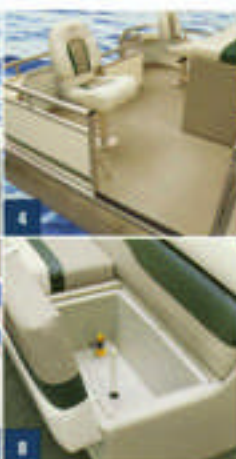

8524 CASTAWAY	8522 CASTAWAY	820, 818 4.0 CASTAWAY	824, 822, 820 MIRAGE FISH

4 8522 Castaway Vinyl Floor Fishing Area