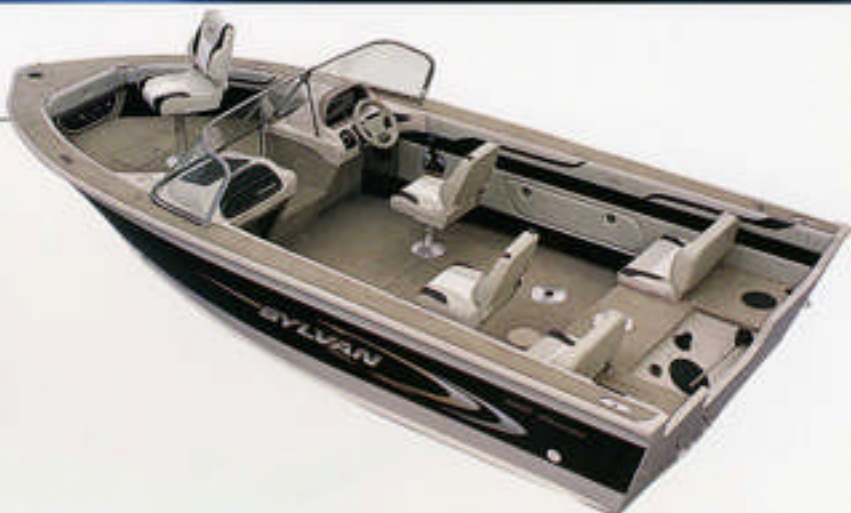

1900 | EXCURSION DC

FISHING	Length	18'10"
	Beam	96"
	Depth	38"
	Interior Depth	27"
	Transom Width	96"
	Transom Height	13
	Dry Weight lbs.	1380
	Maximum Persons	8
	Maximum Capacity lbs.	1750
	Maximum Horse Power	*175
	Bottom Gauge	0.125
	Side Gauge	0.086
	Rib Gauge	0.125

1600 | EXCURSION DC

FISHING	Length	16'8"
	Beam	88"
	Depth	37"
	Interior Depth	25"
	Transom Width	85"
	Transom Height	15
	Dry Weight lbs.	940
	Maximum Persons	5
	Maximum Capacity lbs.	1300
	Maximum Horse Power	90
	Bottom Gauge	0.080
	Side Gauge	0.076
	Rib Gauge	0.080

1600 | EXPEDITION DC

FISHING	Length	16'1"
	Beam	90"
	Depth	34"
	Interior Depth	25"
	Transom Width	87"
	Transom Height	15
	Dry Weight lbs.	875
	Maximum Persons	5
	Maximum Capacity lbs.	1300
	Maximum Horse Power	90
	Bottom Gauge	0.080
	Side Gauge	0.076
	Rib Gauge	0.080