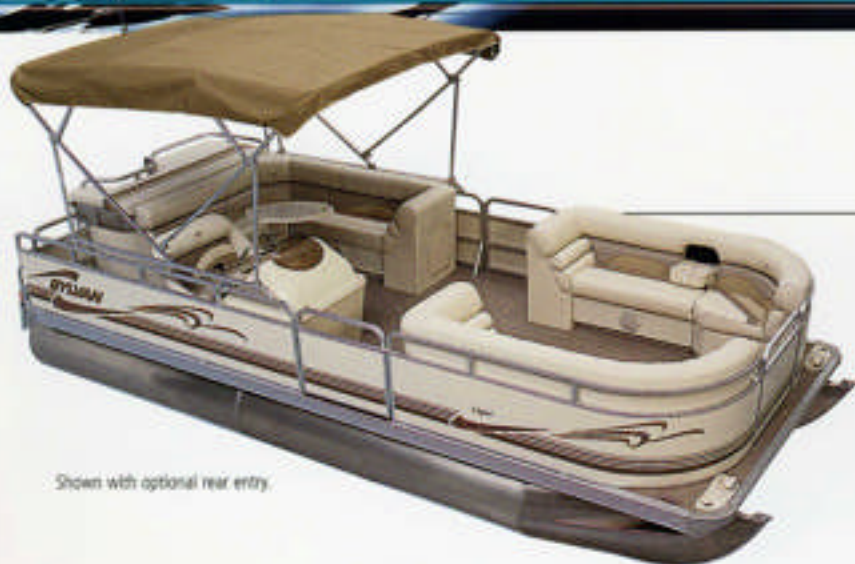

Shown with optional rear entry.

8 5 2 2 | CAPRI

Z O O T E O A	Length	22'3"
	Beam	10'2"
	Tube Diameter	25"
	Tube Gauge	0.080"
	Dry Weight lbs.	2455
	Maximum Persons	15
	Maximum Capacity lbs.	2850
	Maximum Horse Power	125
	Fuel Capacity gal.	24
Bimini Top size	10'