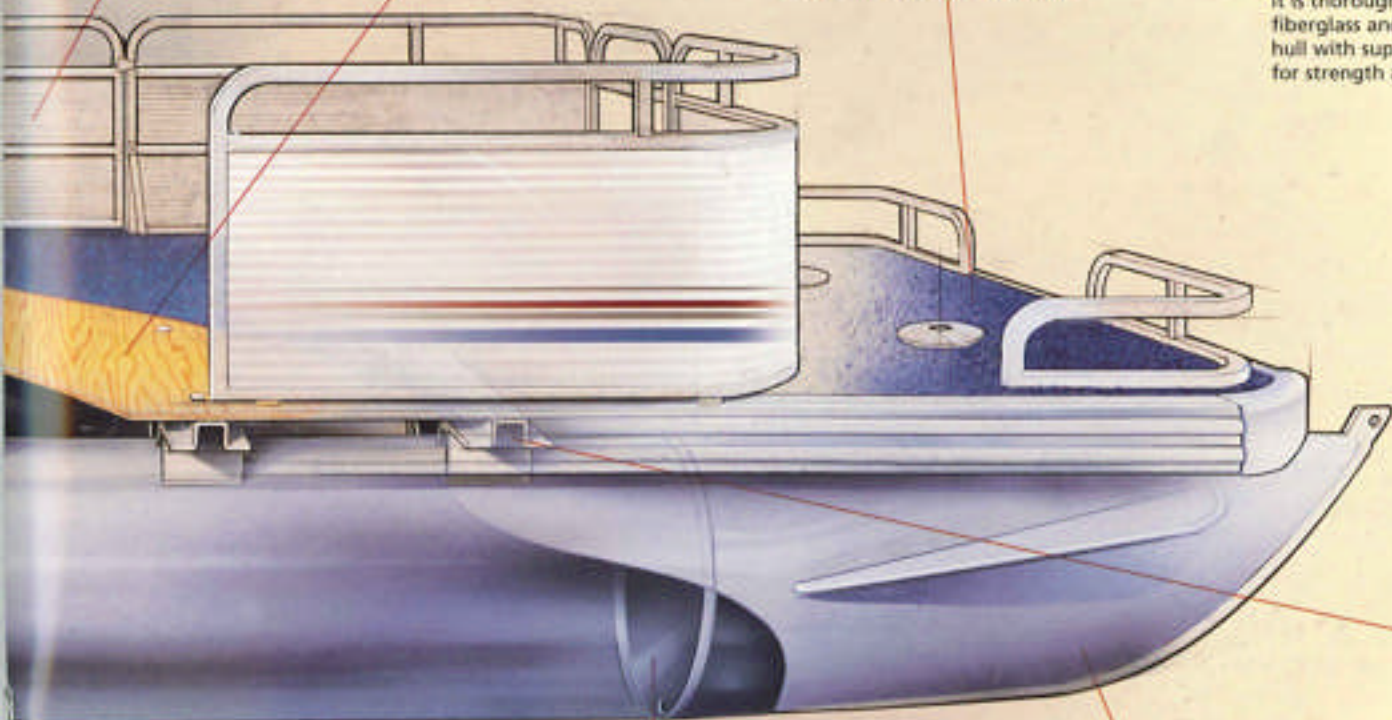

IS WHAT'S INSIDE.

SYLVAN

Gates

Posi-Lock® latches. Pinch-proof protectors. For everyone's safety, our gates feature Posi-Lock® latches. And we've also added pinch-proof protectors between the gates and the rails.

Deck

Marinetech PTP 7-ply pressure treated plywood. Lifetime, transferable warranty. Every pontoon floor is built with 3/4" pressure-treated plywood that won't warp or rot. The floor is securely screwed and through bolted to the hat channels for a powerful hold.

Carpet

Plush pile 20 oz. carpet. 100% U.V. stabilized polypropylene. Five year warranty. Your bare feet will appreciate our plush, seamless marine carpet. For extra durability, we bond it to the deck with marine adhesive and 200 lbs. of rolling weight, and stainless steel staples fasten it to the perimeter of the deck. Three colors and styles are available.

Stringer System

Our pre-assembled, interlocking stringer system, built with pressure-treated wood, provides the backbone of the rugged hull. It is thoroughly encapsulated in fiberglass and laminated to the hull with superior 2415 Fab-Mat for strength and reinforcement.

Marine Gel Coat

Our glass boats are finished with an ISO NPG Marine Gel Coat that produces a high gloss look that lasts for years and resists chipping, cracking and fading.

7 Layer Construction

Every Sylvan fiberglass boat features a 7-layer construction process. It all begins with our superior hand polished and waxed molds and proceeds through every detailed step to the final hand rolling to ensure the elimination of air pockets.

Lounge Furniture