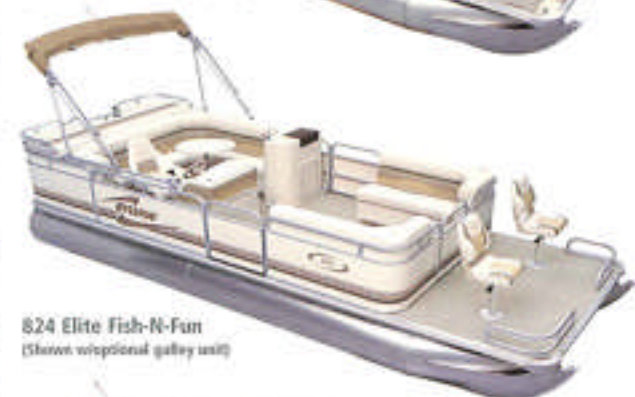

### COLORS

Blue, Red, Sage, Magenta, Champagne

Elite Sundeck

Elite Rotocast Plastic Under Seat Storage

Elite Console

Elite Cruise Rear Entry Boarding Ladder

Elite Fish Livewell

824 Elite Cruise  
(Shown w/optional luxury package)