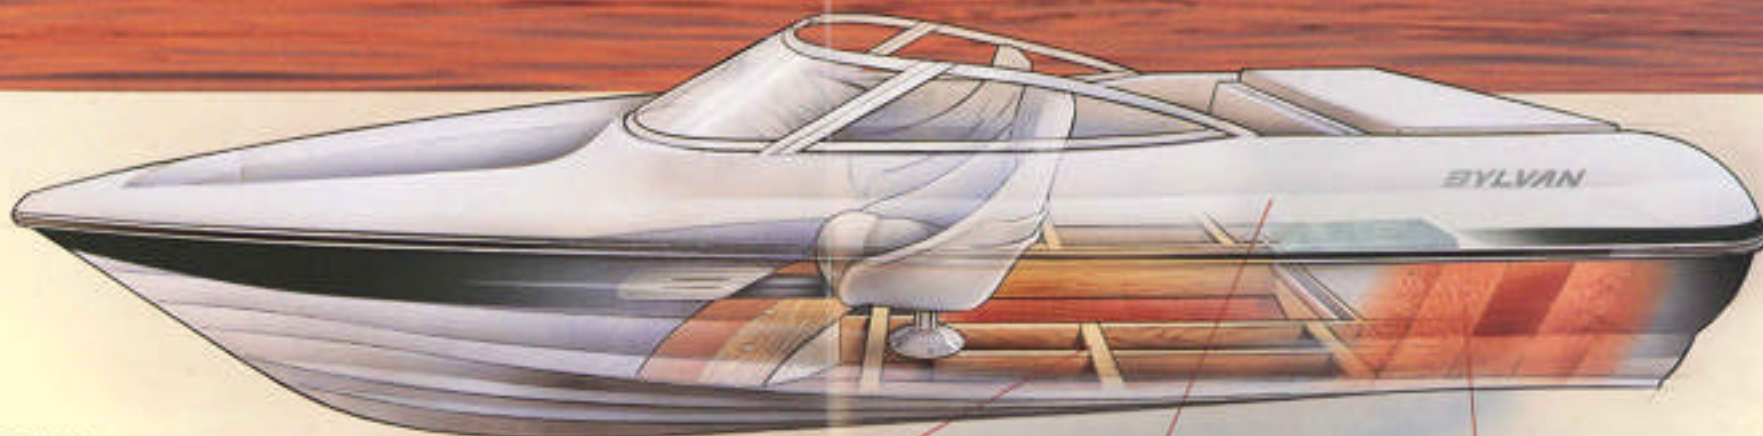

IS WHAT'S INSIDE.

SYLVAN

Gates

Posi-Lock® latches. Pinch-proof protectors. For everyone's safety, our gates feature Posi-Lock® latches. And we've also added pinch-proof protectors between the gates and the rails.

Deck

Marinetech PTP 7-ply pressure treated plywood. Lifetime, transferable warranty. Every pontoon floor is built with 3/4" pressure-treated plywood that won't warp or rot. The floor is securely screwed and through bolted to the hat channels for a powerful hold.

Carpet

Plush pile 20 oz. carpet. 100% U.V. stabilized polypropylene. Five year warranty. Your bare feet will appreciate our plush, seamless marine carpet. For extra durability, we bond it to the deck with marine adhesive and 200 lbs. of rolling weight, and stainless steel staples fasten it to the perimeter of the deck. Three colors and styles are available.

Stringer System

Our pre-assembled, interlocking stringer system, built with pressure-treated wood, provides the backbone of the rugged hull. It is thoroughly encapsulated in fiberglass and laminated to the hull with superior 2415 Fab-Mat for strength and reinforcement.

Marine Gel Coat

Our glass boats are finished with an ISO NPG Marine Gel Coat that produces a high gloss look that lasts for years and resists chipping, cracking and fading.

7 Layer Construction

Every Sylvan fiberglass boat features a 7-layer construction process. It all begins with our superior hand polished and waxed molds and proceeds through every detailed step to the final hand rolling to ensure the elimination of air pockets.