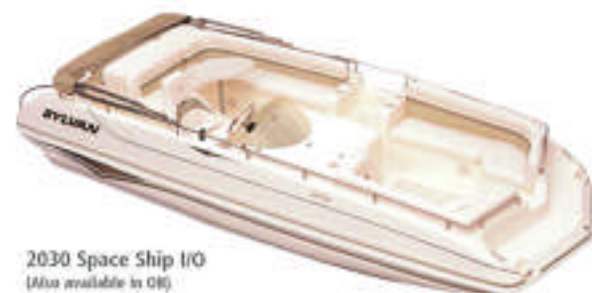

2310 SPACE SHIP I/O

STANDARDS

Double Helm Seat w/Slider
Wrap Around Front Couches
Bow Filler Cushions
L-Group Rear Seating
Power Sundeck
Console Mounted Windscreen
Speedometer
Tachometer
Oil Pressure Gauge
Temperature Gauge
Trim Gauge
Depth Gauge
Volt Meter
Fuel Gauge
Horn
12 Volt Receptacle
Sony® AM/FM Stereo Cassette w/4 - Speakers
Tilt Steering
In Floor Storage
Seat Storage
Stem Storage
ISO NPG Marine Gel Coat
7 - Layer Construction
Stainless Steel Bow Rails
Stem Boarding Ladder
Bow Boarding Ladder
4 - Stainless Steel Cleats (Through Bolted)
Ski Ring
Lam-Core Lids and Doors
55 Gallon Fuel Tank
Color Coordinated Bimini Top
Fiberglass Floor Liner
Rear Entry
Porta-Potti®
Table
Cooler
10 - Cup Holders
Docking Lights
Navigational Lights
Bilge Pump
Self Bailing

OPTIONS

Snap-in Carpet
Playpen Cover
Sony® CD Player w/4 - Speakers

COLORS

Sage, Blue, Black, Champagne

2080 SPACE SHIP I/O

STANDARDS

2 - Captain's Chairs w/Slider
Bow Seating
Bow Filler Cushions
Rear Bench Seating w/Storage
Powered Rear Sundeck
Curved Walk-Thru Windshield

Speedometer
Tachometer
Oil Pressure Gauge
Temperature Gauge
Trim Gauge
Depth Gauge
Volt Meter
Fuel Gauge
Horn
12 Volt Receptacle
Sony® AM/FM Stereo Cassette w/4 - Speakers
In Floor Storage
Bow Storage
ISO NPG Marine Gel Coat
7 - Layer Construction
Stainless Steel Bow Rails
Stem Boarding Ladder
Bow Boarding Ladder
4 - Pop-Up Cleats (Through Bolted)
Ski Ring
37 Gallon Fuel Tank
Convertible Top
Port Side Dash Cooler
Cooler
Cup Holders
Docking Lights
Navigational Lights
Bilge Pump

OPTIONS

Mooning Cover
Dual Windscreen with Bimini Top
Sony® CD Player w/4 - Speakers

COLORS

Blue, Red, Black, Platinum

2030 SPACE SHIP I/O & OB

STANDARDS